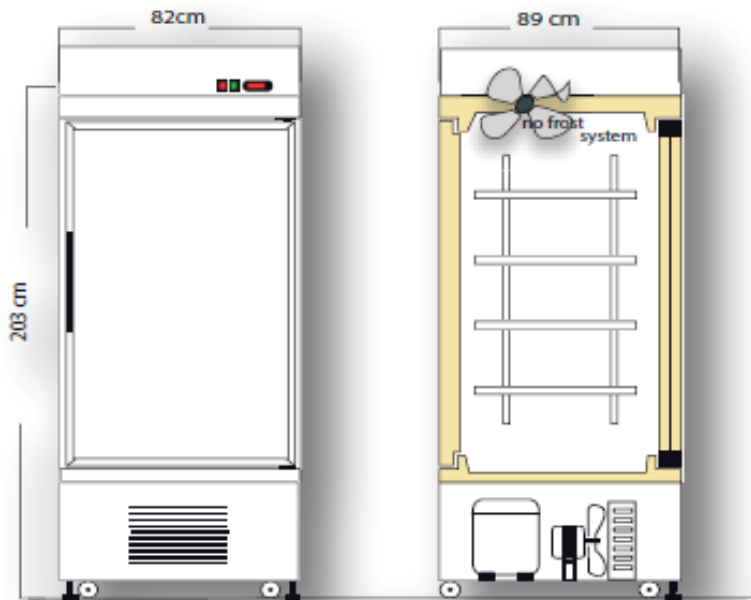

Main Visual and acoustic alarm for:

- HI and LOW Temperature
- Door Open
- Main Power Failure
- Compressor Failures

MAIN OPTIONS:

DTLSD3 – Interactive Data Logger TFT Display 5”
 FLEX – Digital Data Logger LCD Display with direct WI-FI and Bluetooth
 TC - Twin Compressor
 SE / ESEDL - Manual or Electronic Lock with Password
 CHAUT - Self Closing Door with stopper at 95°
 HELO - Hole for External Probe
 LED - LED Lamp Inside 130cm Long , High Brightness
 CS2 - Sliding Aluminum or S/Steel Drawers
 SH1 / SH2 - Sliding Aluminum or S/Steel Shelves
 3G/SMS – Alternatively 3G Online Connection or SMS System
 HC - Humidity Controller
 TC – Twin Cooling System
 GR1 – Graphic Chart Recorder with 52 weekly paper disks

OPTION INTERACTIVE DIGITAL DATA LOGGER TFT 5”

STANDARD SET UP with STEEL GRIDS PVC COATED (5 pcs)

5020

Nr 5 665 x 680 mm

OPTIONS for INNER SET UP