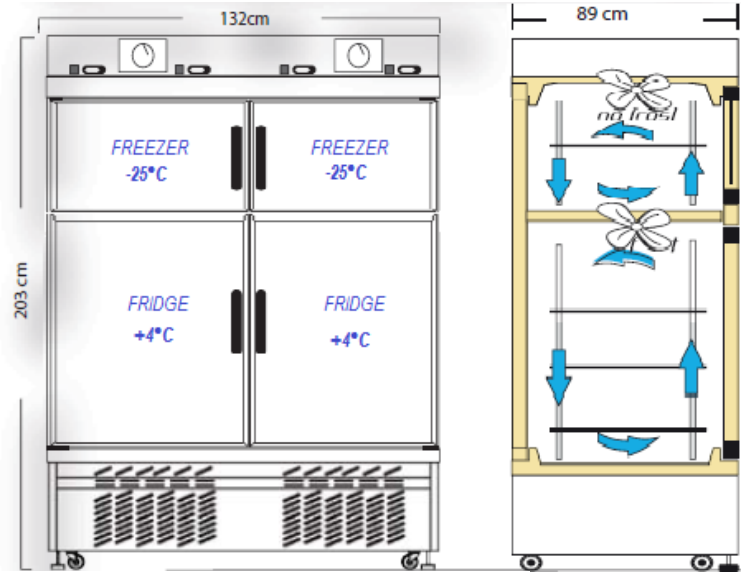

## Lab & Medical Refrigerator 4 Independent Temperatures

MODEL	TEMPERATURE RANGES	SET POINTS	CAPACITY	DIMENSIONS	DOORS
(LITRES)	(WxDxH cm)				
MT 10010 4T	Freezers +5°÷-25°C	Freezers -20°C			
	Freezers 160+160 Int. 90x64x204 each	Glass Doors			
	Fridges +2°÷+10°C	Fridges +4°C			
Fridges 350+350	Ext.132x89x204				

### DRY CONTACT – MICRO PROCESSOR CONTROLLED - UPS

**Colour:** Grey, White or any RAL colour  
**Structure:** Internal and external S/S Steel Laminated Plate to assure a Bacteria-Static Activity  
**Insulation:** Polyurethane Foam CFC FREE, 42Kg/m3, Th.80mm  
**Refrigeration type:** Ventilated (NO-FROST)  
**Defrosting:** Automatic, condensing water evaporation  
**Electric power:** 1 / 210-240Volt / 50-60Hz  
**Electrical feat. :** Shortage Protection with Power Stabilizer  
**Compressor:** No 2 Hermetic Type – 1000+1000Watt – 1+1 HP  
**Refrigerant gas:** R452a (R404 and R507 a compatible)  
**Door:** : No 4 Solid Door with magnetic gaskets  
**Inner setting:** Freezer compartments 1+1 Shelves/Grids  
 Fridge compartments 4+4 Shelves/Grids  
**Lighting:** NEON lamp active on opening door  
**Elect. controller:** High efficiency display, Accuracy 0.1°C  
**Castors and Wheels:** 4 Swivel Wheels + 2 Adjustable feet

### OPTIONAL:

DTLSD3 (2T+2T) – Dual Data Logger Touch Screen 5”  
 SE / ESDL - Manual or Electronic Lock with Password  
 CHAUT - Self Closing Door (fridge compartments)  
 HELO - Hole for External Probe  
 LED - LED Lamp Inside  
 CS1 / CS2 - Sliding Movable S/Steel Drawers  
 SH1 / SH2 - Sliding Movable S/Steel Shelves  
 SMS - SMS Alarm System  
 S - Special Temperature (freezer), -30°C / -35°C  
 WI-FI/3G – On-line Monitoring and e-mail error sending