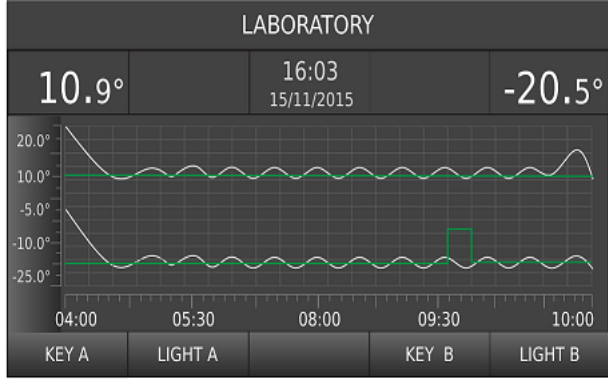

### DRY CONTACT – MICRO PROCESSOR CONTROLLED - UPS

**Colour:** Grey, White or any RAL colour  
**Structure:** Internal and external S/S Steel Laminated Plate to assure a Bacteria-Static Activity  
**Insulation:** Polyurethane Foam CFC FREE, 42Kg/m3, Th.80mm  
**Refrigeration type:** Ventilated (NO-FROST)  
**Defrosting:** Automatic, condensing water evaporation  
**Electric power:** 1 / 210-240Volt / 50-60Hz  
**Electrical feat. :** Shortage Protection with Power Stabilizer  
**Compressor:** No 2 Hermetic Type – 1000+1000Watt – 1+1 HP  
**Refrigerant gas:** R452a (R404 and R507 a compatible)  
**Door:** : No 4 Solid Door with magnetic gaskets  
**Inner setting:** Freezer compartments 1+1 Shelves/Grids  
 Fridge compartments 4+4 Shelves/Grids  
**Lighting:** NEON lamp active on opening door  
**Elect. controller:** High efficiency display, Accuracy 0.1°C  
**Castors and Wheels:** 4 Swivel Wheels + 2 Adjustable feet

**Visual and acoustic alarm for:**

- Hi - Low temperature
- Open door
- Devices failure
- Probes failures

### OPTIONAL:

DTLSD3 (2T+2T) – Dual Data Logger Touch Screen 5”  
 SE / ESDL - Manual or Electronic Lock with Password  
 CHAUT - Self Closing Door (fridge compartments)  
 HELO - Hole for External Probe  
 LED - LED Lamp Inside  
 CS1 / CS2 - Sliding Movable S/Steel Drawers  
 SH1 / SH2 - Sliding Movable S/Steel Shelves  
 SMS - SMS Alarm System  
 S - Special Temperature (freezer), -30°C / -35°C  
 WI-FI/3G – On-line Monitoring and e-mail error sending